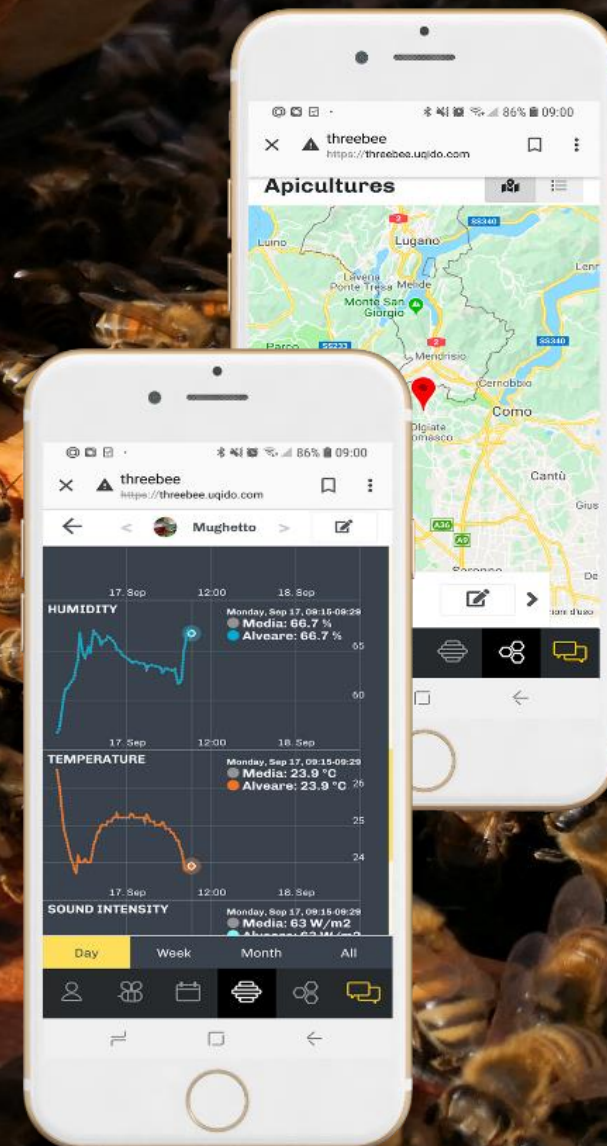

HIVE-TECH

AI-IoT for Bees

Gains in Productivity

27%

Reduction mortality

20%

Advantages for Beekeepers

32%

Saving Chemicals

Ai-IoT for Bees