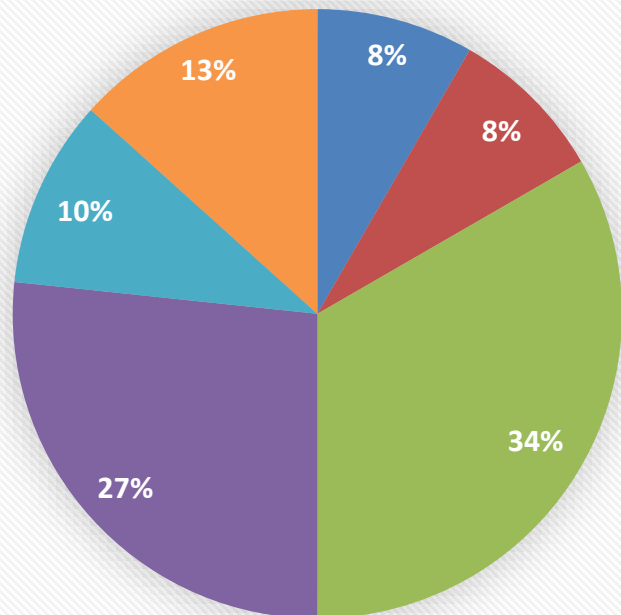

300 K€ Investment in the next 3 years