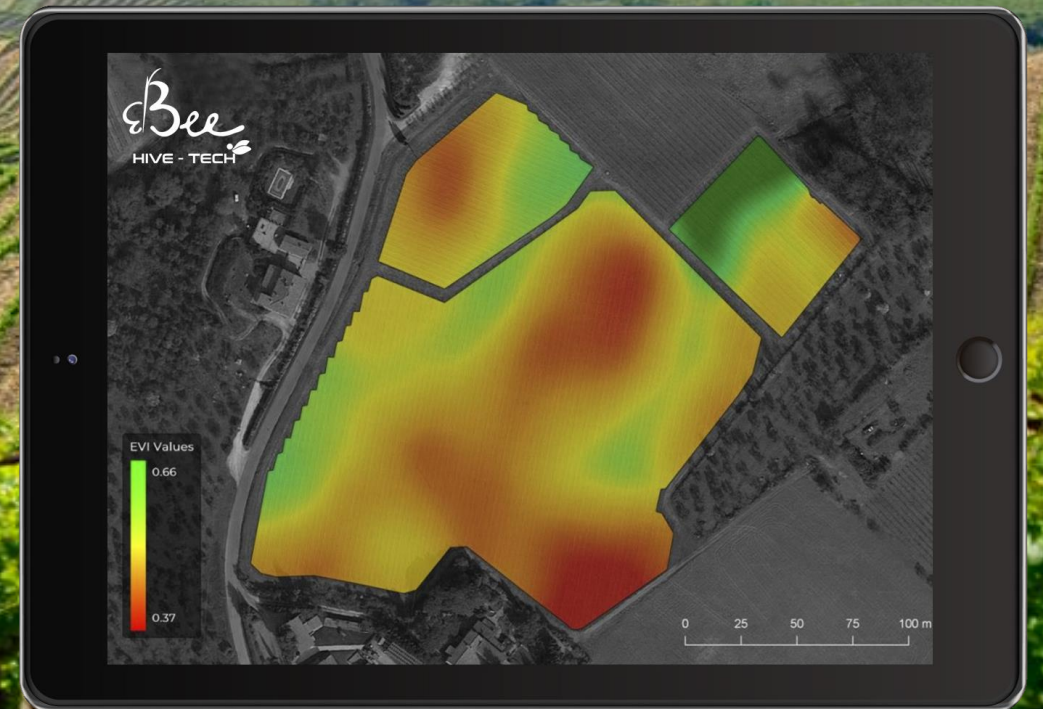

The Solution:DSS for Winemakers

Benefit for user

- Rationalize usage of pesticides and fertilizers
- Optimize irrigation
- Increase productivity
- Simplify harvesting process
- Decrease logistic costs