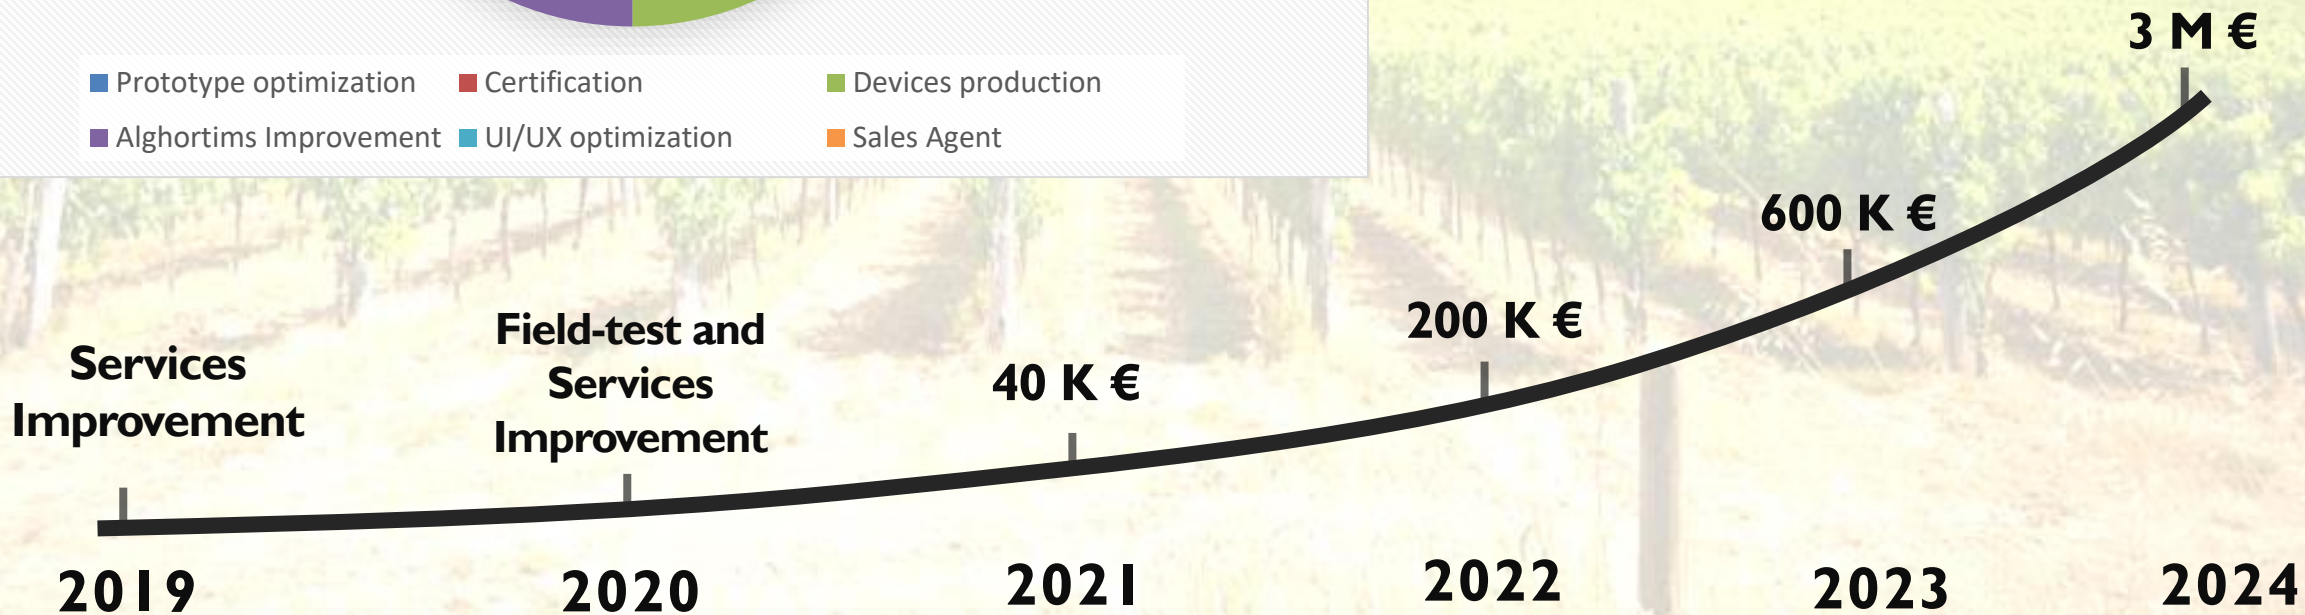

- Prototype optimization
- Certification
- Devices production
- Alghortims Improvement
- UI/UX optimization
- Sales Agent

REVENUE €